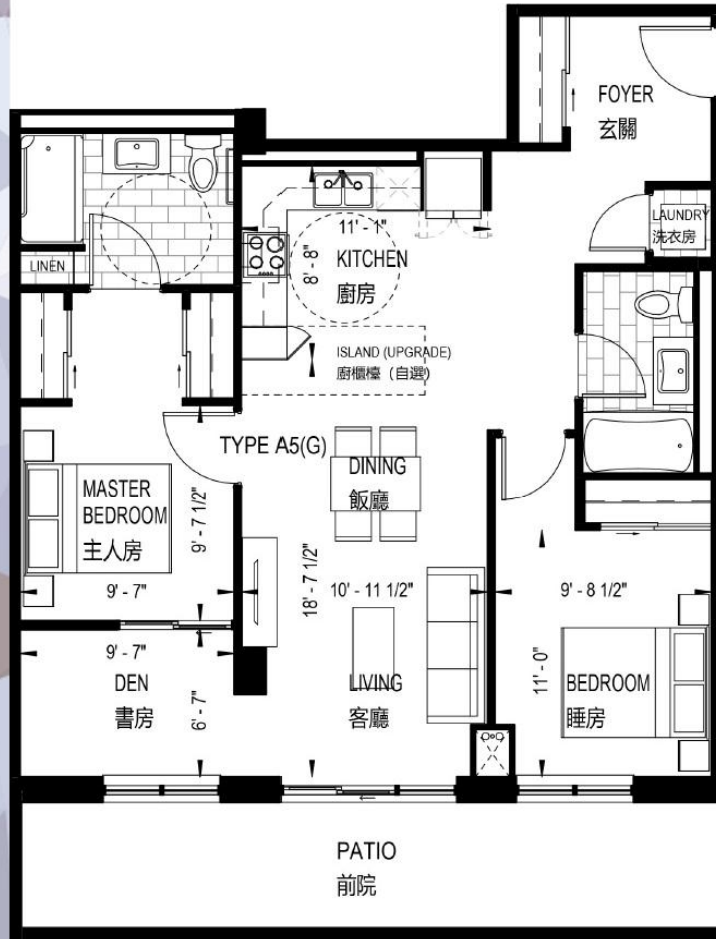

GARDEN
07

1005 ft²

2 BEDROOM + DEN
2睡房+書房

VG III PHASE

葡萄園
VINTAGE GARDEN

第三期

FLOOR GROUND WITH 1 UNIT PER FLOOR : TOTAL 1 UNIT

Dimensions, specifications, layouts and materials are approximate only and are subject to change without notice. E. & O.E.