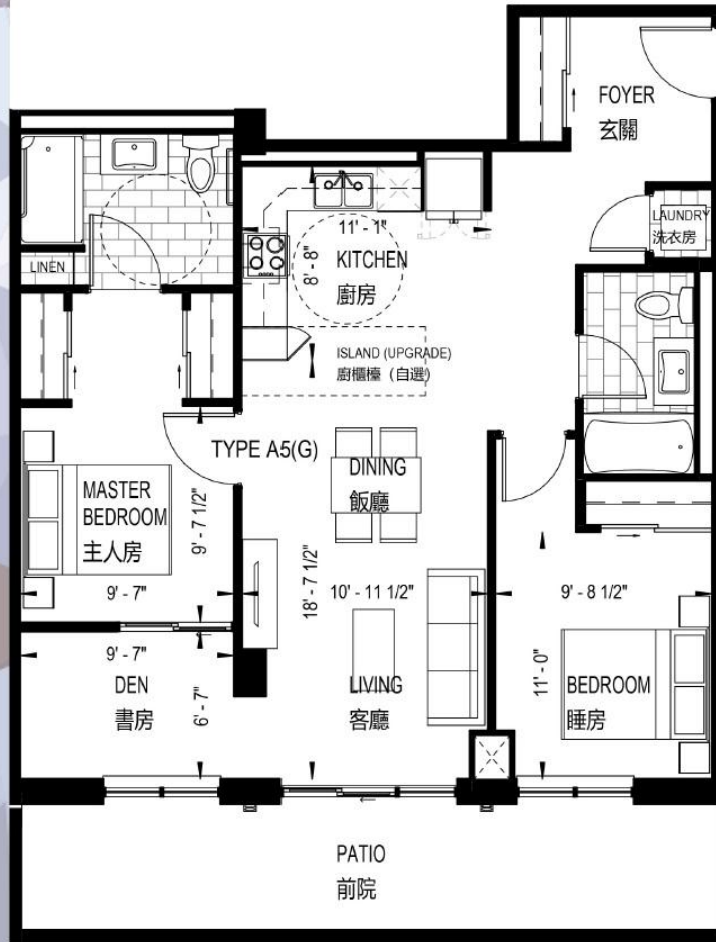

GARDEN  
07

1012 ft<sup>2</sup>

2 BEDROOM + DEN  
2睡房+書房

# VG III PHASE

葡萄園  
VINTAGE GARDEN

第三期

FLOOR GROUND WITH 1 UNIT PER FLOOR : TOTAL 1 UNIT

Dimensions, specifications, layouts and materials are approximate only and are subject to change without notice. E. & O.E.