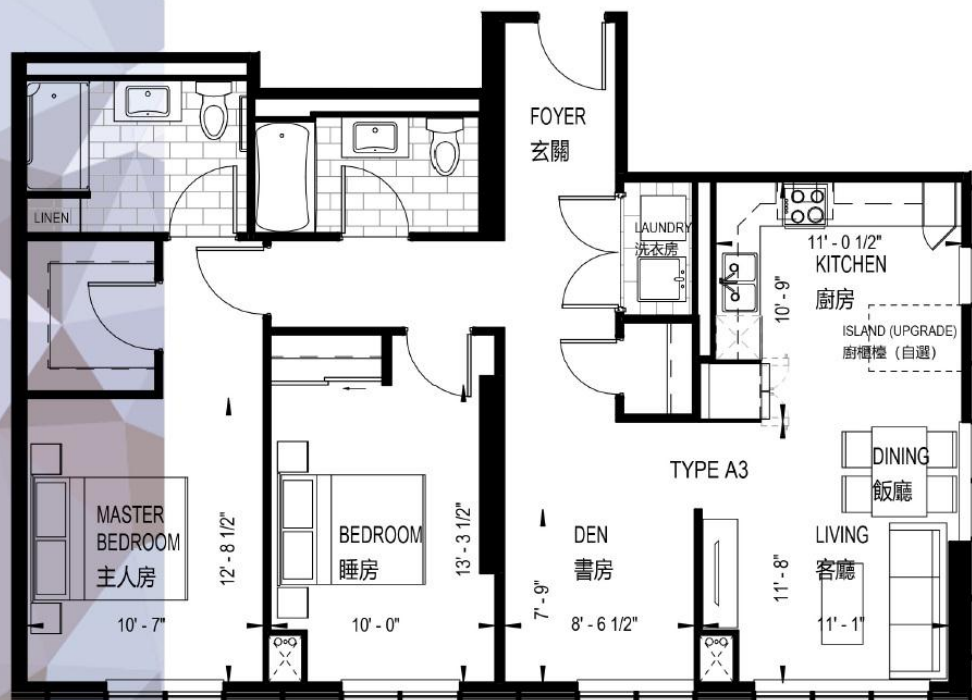

SUITE 05 | 1168 ft<sup>2</sup>

2 BEDROOM + DEN  
2睡房+書房

# VG III PHASE

葡萄園  
VINTAGE GARDEN

第三期

FLOOR 2-7 WITH 1 UNIT PER FLOOR : TOTAL 5 UNITS

FLOOR 2-7

Dimensions, specifications, layouts and materials are approximate only and are subject to change without notice. E. & O.E.