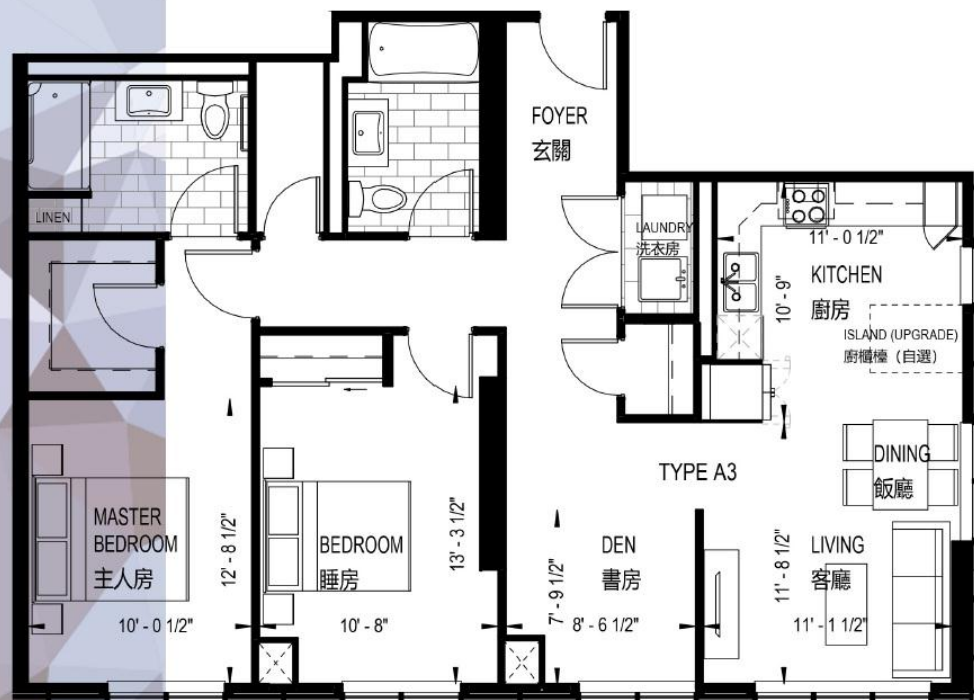

SUITE 05 | 1195 ft²

2 BEDROOM + DEN
2睡房+書房

VG III PHASE

葡萄園
VINTAGE GARDEN

第三期

FLOOR 2-7 WITH 1 UNIT PER FLOOR : TOTAL 5 UNITS

FLOOR 2-7

Dimensions, specifications, layouts and materials are approximate only and are subject to change without notice. E. & O.E.