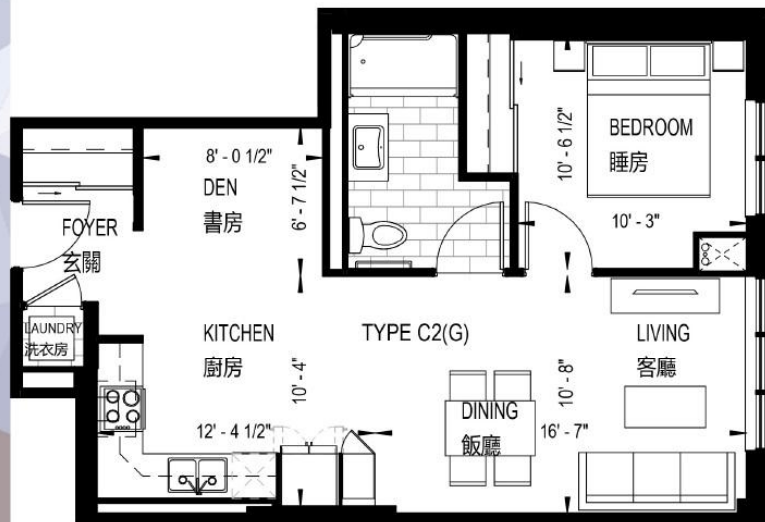

GARDEN 01 | 689 ft²

1 BEDROOM + DEN
睡房 + 書房

VG III PHASE

葡萄園
VINTAGE GARDEN

第三期

FLOOR GROUND WITH 1 UNIT PER FLOOR : TOTAL 1 UNIT

FLOOR GROUND

Dimensions, specifications, layouts and materials are approximate only and are subject to change without notice. E. & O.E.