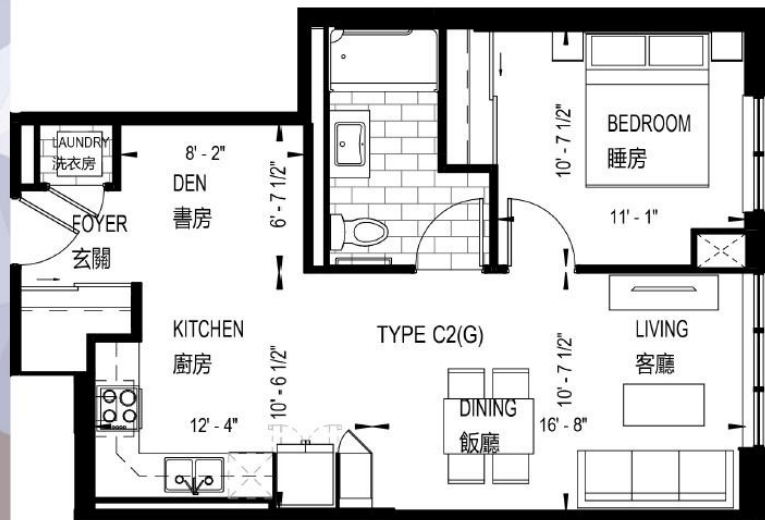

GARDEN 01 | 691 ft²

1 BEDROOM + DEN
睡房 + 書房

VG III PHASE

葡萄園
VINTAGE GARDEN

第三期

FLOOR GROUND WITH 1 UNIT PER FLOOR : TOTAL 1 UNIT

FLOOR GROUND

Dimensions, specifications, layouts and materials are approximate only and are subject to change without notice. E. & O.E.