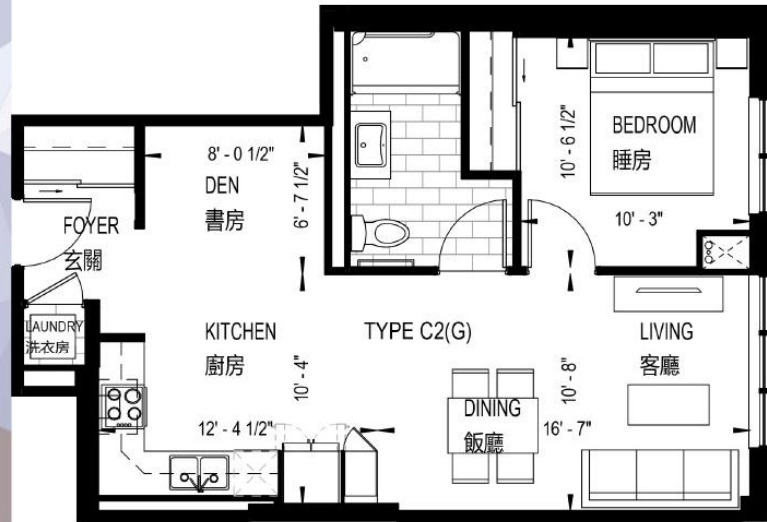

GARDEN 01 | 693 ft²

1 BEDROOM + DEN
睡房 + 書房

VG III PHASE

葡萄園
VINTAGE GARDEN

第三期

FLOOR GROUND WITH 1 UNIT PER FLOOR : TOTAL 1 UNIT

FLOOR GROUND

Dimensions, specifications, layouts and materials are approximate only and are subject to change without notice. E. & O.E.