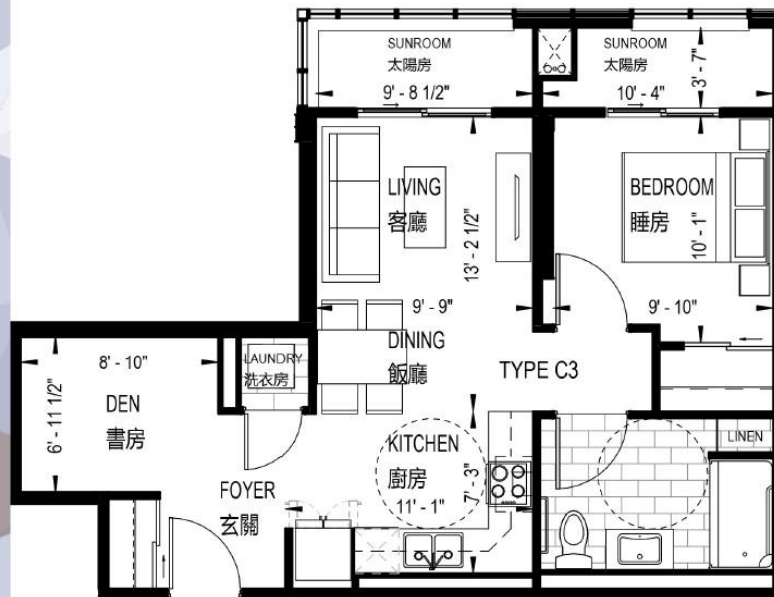

SUITE 13 | 706 ft<sup>2</sup>

**1** BEDROOM + DEN  
睡房 + 書房

# VG III PHASE

葡萄園  
VINTAGE GARDEN

第三期

FLOOR 2-7 WITH 1 UNIT PER FLOOR : TOTAL 5 UNITS

FLOOR 2-7

Dimensions, specifications, layouts and materials are approximate only and are subject to change without notice. E. & O.E.