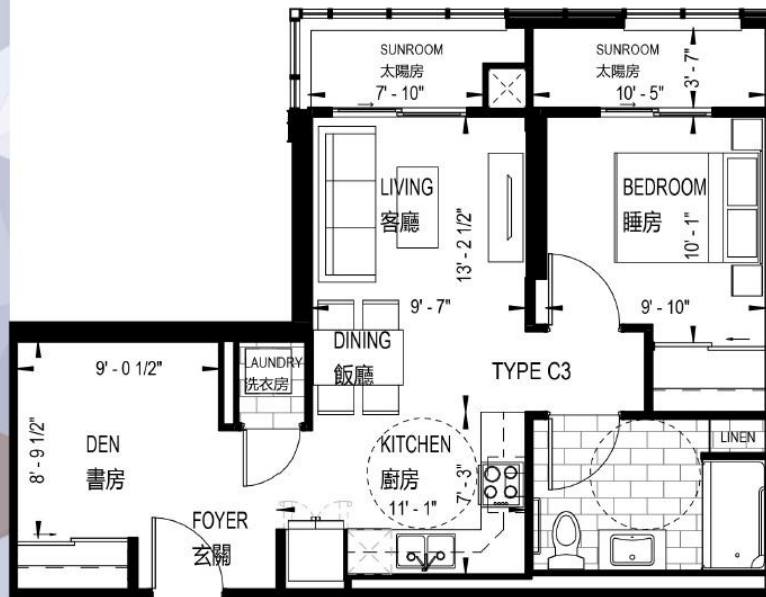

SUITE 13 | 721 ft²

1 BEDROOM + DEN
睡房 + 書房

VG III PHASE

葡萄園
VINTAGE GARDEN

第三期

FLOOR 2-7 WITH 1 UNIT PER FLOOR : TOTAL 5 UNITS

FLOOR 2-7

Dimensions, specifications, layouts and materials are approximate only and are subject to change without notice. E. & O.E.