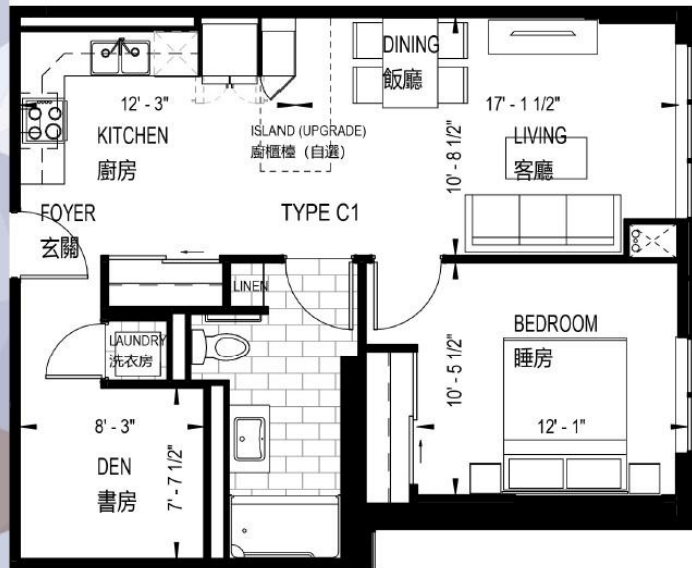

SUITE 03 | 748 ft²

1 BEDROOM + DEN
睡房 + 書房

VG III PHASE

葡萄園
VINTAGE GARDEN

第三期

FLOOR 2-7 WITH 1 UNIT PER FLOOR : TOTAL 5 UNITS

FLOOR 2-7

Dimensions, specifications, layouts and materials are approximate only and are subject to change without notice. E. & O.E.