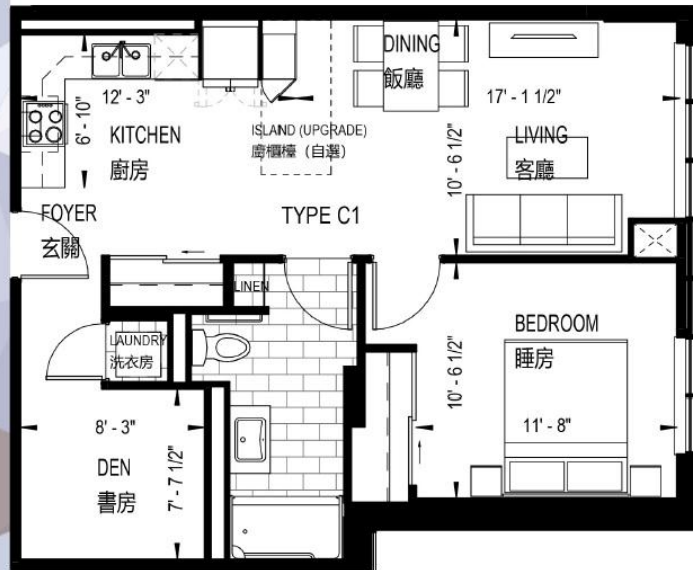

SUITE 203 | 749 ft²

1 BEDROOM + DEN
睡房 + 書房

VG III PHASE

葡萄園
VINTAGE GARDEN

第三期

FLOOR 2 WITH 1 UNIT PER FLOOR : TOTAL 1 UNIT

FLOOR 2

Dimensions, specifications, layouts and materials are approximate only and are subject to change without notice. E. & O.E.