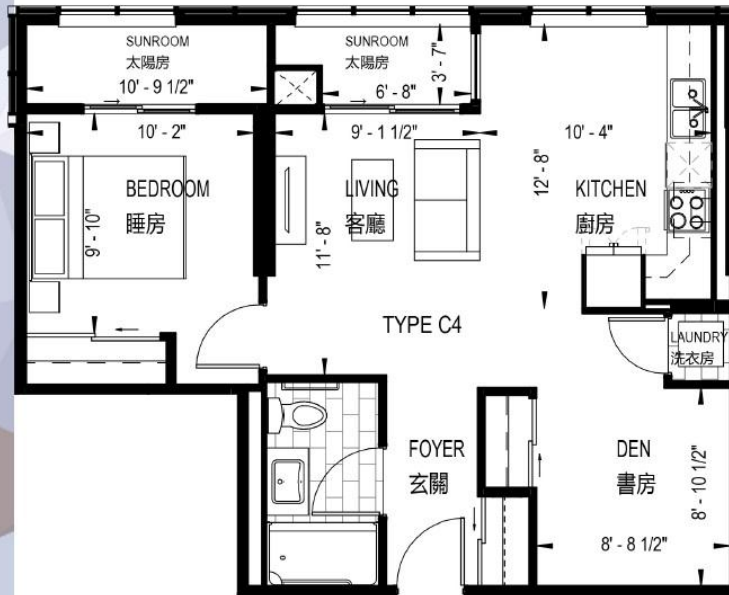

SUITE 01 | 757 ft<sup>2</sup>

**1** BEDROOM + DEN  
睡房 + 書房

# VG III PHASE

葡萄園  
VINTAGE GARDEN

第三期

FLOOR 2-7 WITH 1 UNIT PER FLOOR : TOTAL 5 UNITS

FLOOR 2-7

Dimensions, specifications, layouts and materials are approximate only and are subject to change without notice. E. & O.E.