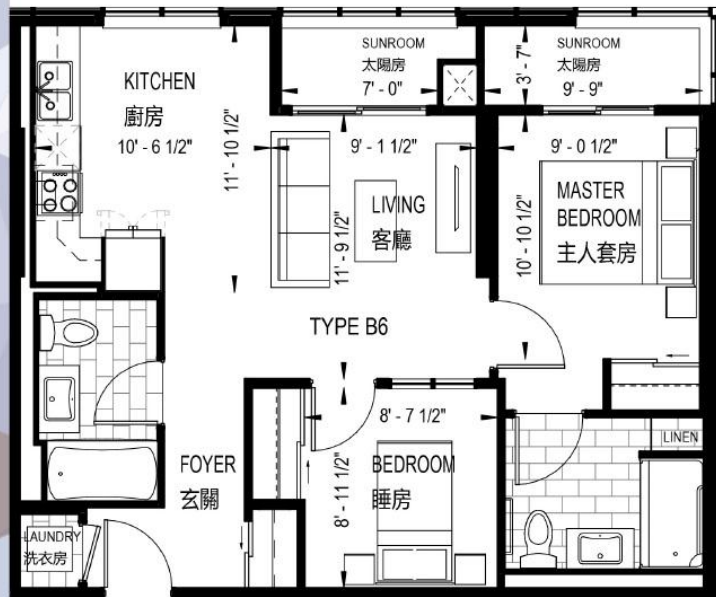

SUITE 16

823 ft²

2

BEDROOM
睡房

VG III PHASE

葡萄園
VINTAGE GARDEN

第三期

FLOOR 2-7 WITH 1 UNIT PER FLOOR : TOTAL 5 UNITS

FLOOR 2-7

Dimensions, specifications, layouts and materials are approximate only and are subject to change without notice. E. & O.E.