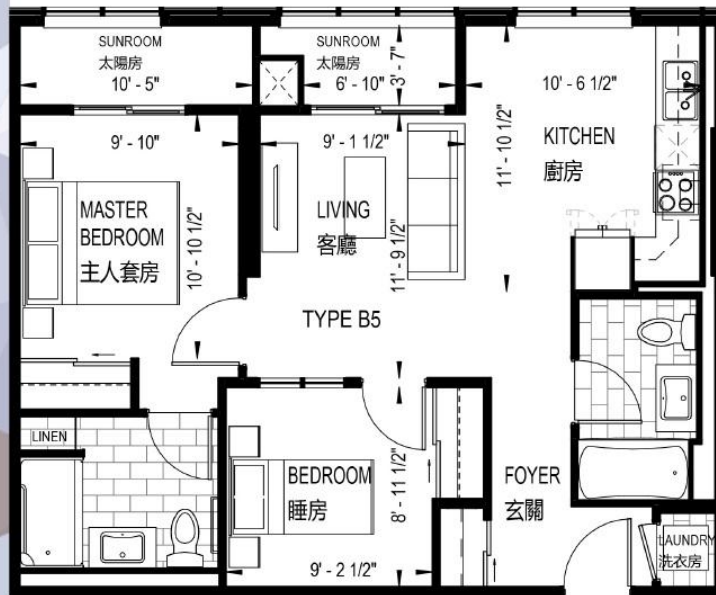

SUITE 15

830 ft<sup>2</sup>

2

BEDROOM  
睡房

# VG III PHASE

葡萄園  
VINTAGE GARDEN

第三期

FLOOR 2-7 WITH 1 UNIT PER FLOOR : TOTAL 5 UNITS

FLOOR 2-7

Dimensions, specifications, layouts and materials are approximate only and are subject to change without notice. E. & O.E.