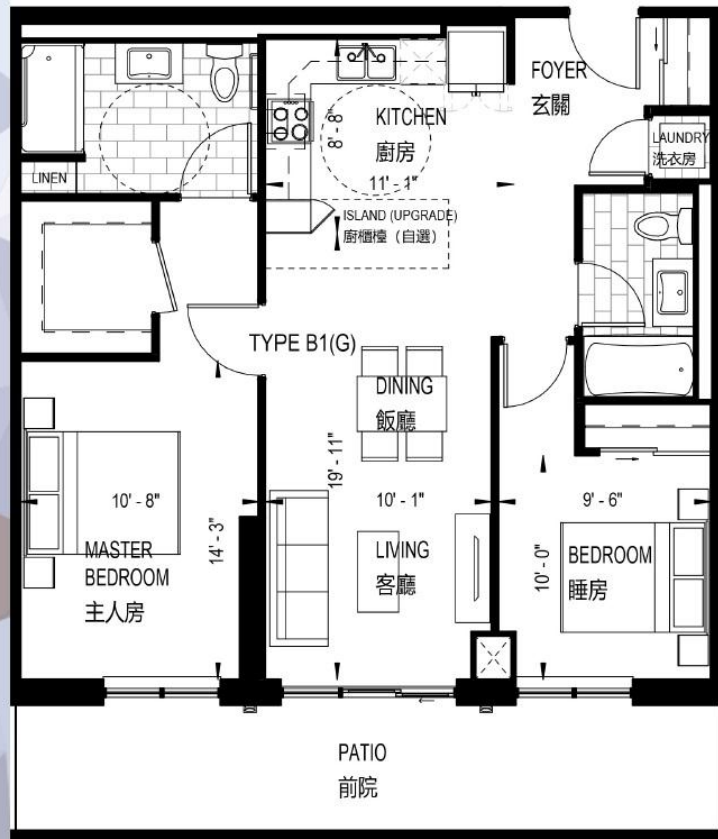

GARDEN
05

982 ft²

2

BEDROOM
睡房

VG III PHASE

葡萄園
VINTAGE GARDEN

第三期

FLOOR GROUND WITH 1 UNIT PER FLOOR : TOTAL 1 UNIT

FLOOR GROUND

Dimensions, specifications, layouts and materials are approximate only and are subject to change without notice. E. & O.E.