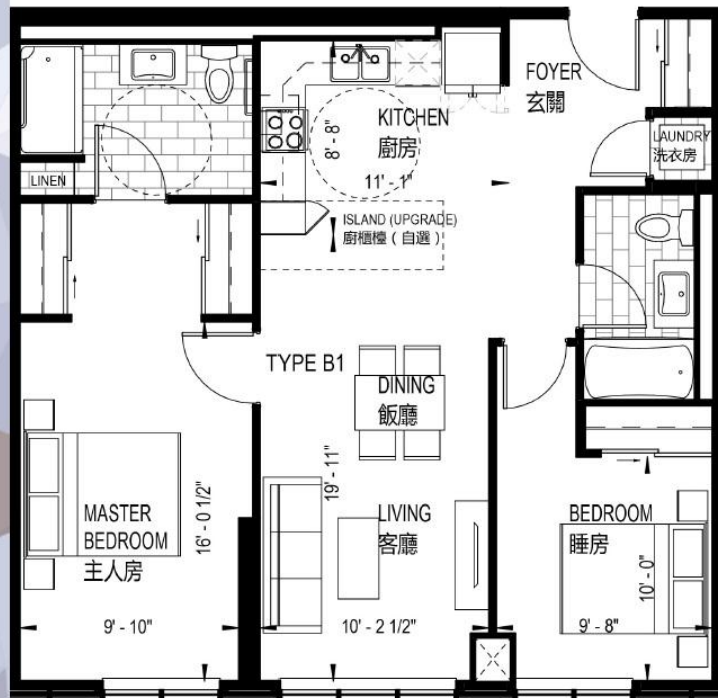

SUITE 06 | 982 ft²

2 BEDROOM
睡房

VG III PHASE

葡萄園
VINTAGE GARDEN

第三期

FLOOR 2-7 WITH 1 UNIT PER FLOOR : TOTAL 5 UNITS

FLOOR 2-7

Dimensions, specifications, layouts and materials are approximate only and are subject to change without notice. E. & O.E.