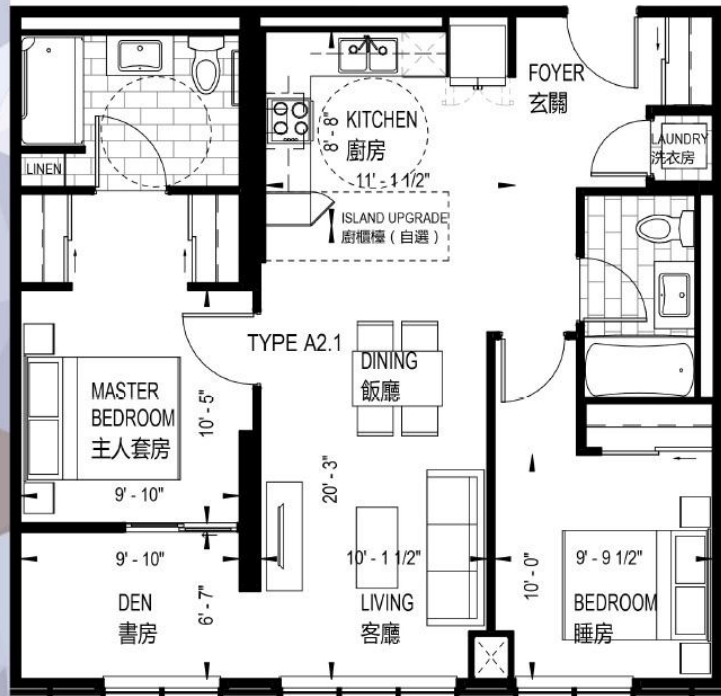

SUITE 08 | 982 ft²

2 BEDROOM + DEN
2睡房+書房

VG III PHASE

葡萄園
VINTAGE GARDEN

第三期

FLOOR 2-7 WITH 1 UNIT PER FLOOR : TOTAL 5 UNITS

FLOOR 2-7

Dimensions, specifications, layouts and materials are approximate only and are subject to change without notice. E. & O.E.