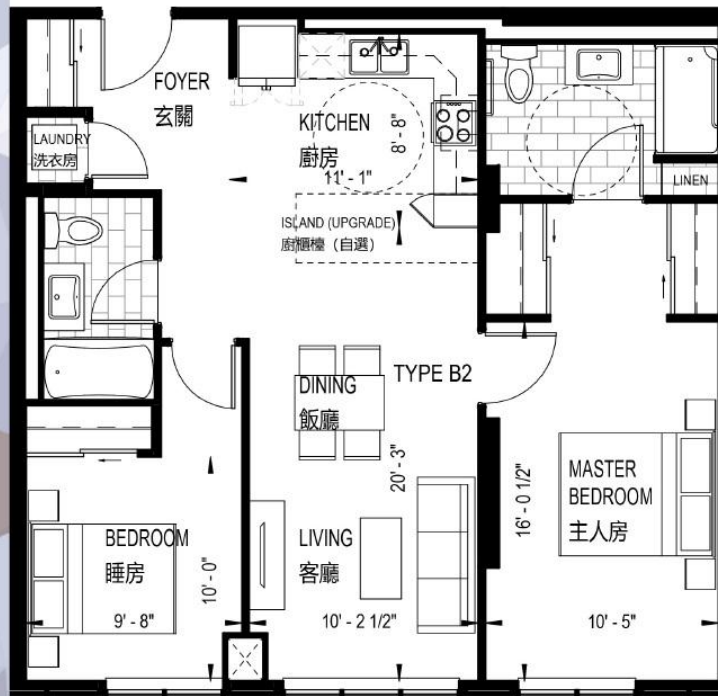

SUITE 07 | 982 ft²

2 BEDROOM
睡房

VG III PHASE

葡萄園
VINTAGE GARDEN

第三期

FLOOR 2-7 WITH 1 UNIT PER FLOOR : TOTAL 5 UNITS

FLOOR 2-7

Dimensions, specifications, layouts and materials are approximate only and are subject to change without notice. E. & O.E.