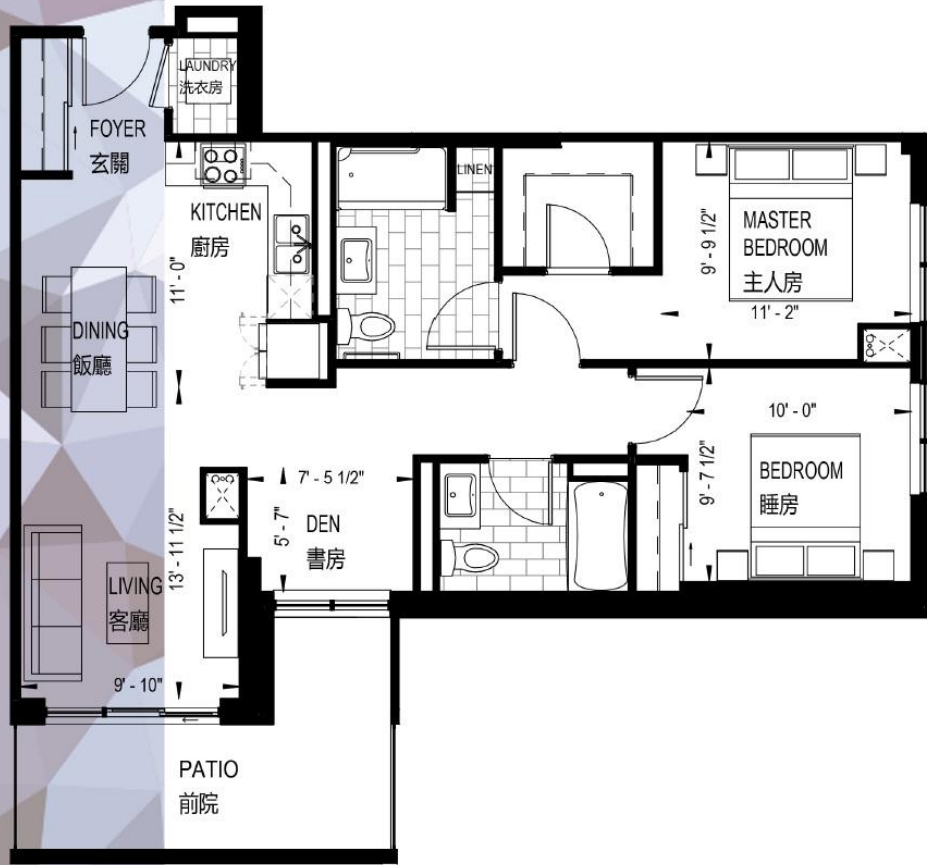

GARDEN
02

993 ft²

2 BEDROOM + DEN
2睡房+書房

VG III PHASE

葡萄園
VINTAGE GARDEN

第三期

FLOOR GROUND WITH 1 UNIT PER FLOOR : TOTAL 1 UNIT

Dimensions, specifications, layouts and materials are approximate only and are subject to change without notice. E. & O.E.