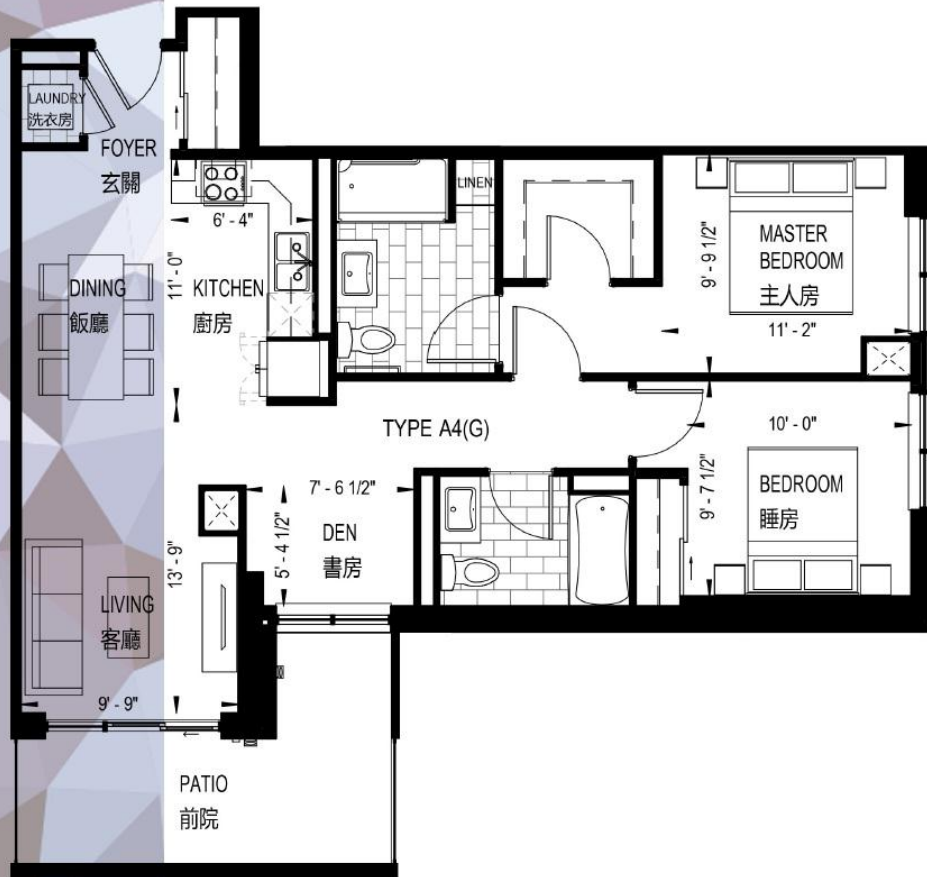

GARDEN
02

996 ft²

2 BEDROOM + DEN
2睡房+書房

VG III PHASE

葡萄園
VINTAGE GARDEN

第三期

FLOOR GROUND WITH 1 UNIT PER FLOOR : TOTAL 1 UNIT

FLOOR GROUND

Dimensions, specifications, layouts and materials are approximate only and are subject to change without notice. E. & O.E.