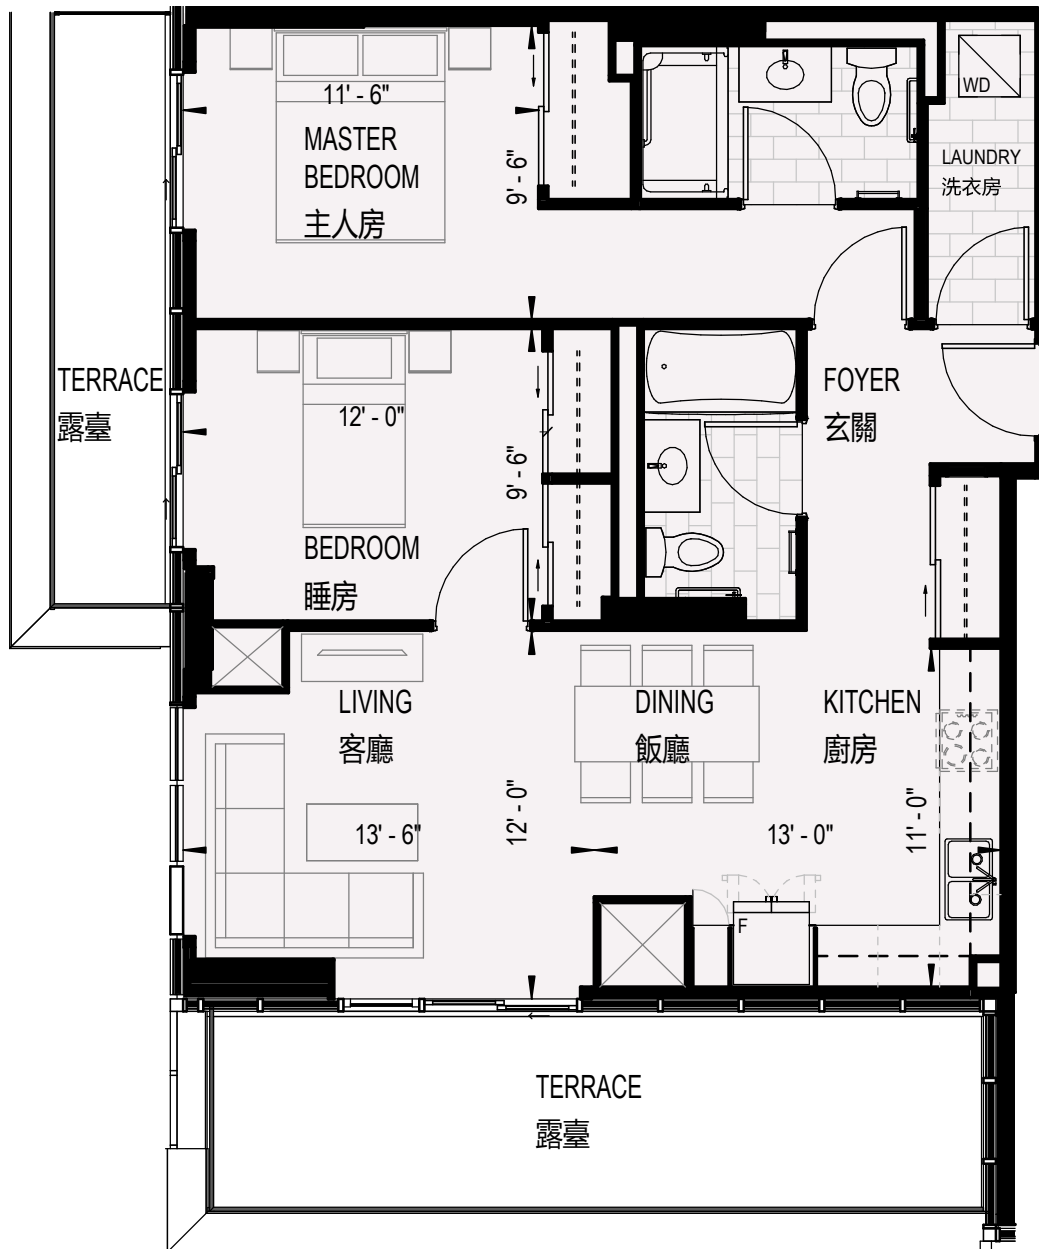

FLOORS 3-18 WITH 1 UNIT PER FLOOR: TOTAL 14 UNITS

5th-18th FLOORS

3rd FLOOR

# 葡萄園

VINTAGE GARDEN

第三期

VG III

SPH 06

900 ft<sup>2</sup>

2 BEDROOM

2睡房