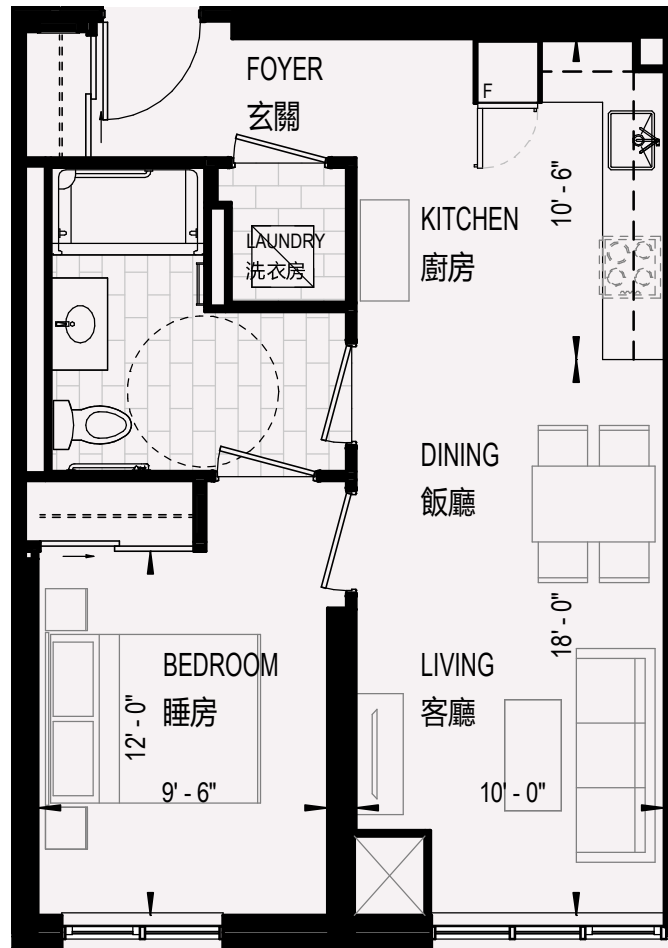

葡萄園

VINTAGE GARDEN

第三期

VG III

SUITE 201 (2nd FLOOR), SUITE 08 (FLOORS 3-18)

640 ft²

1 BEDROOM

1睡房

FLOORS 2-18 WITH 1 UNIT PER FLOOR: TOTAL 15 UNITS

5th-18th FLOORS

3rd FLOOR

2nd FLOOR